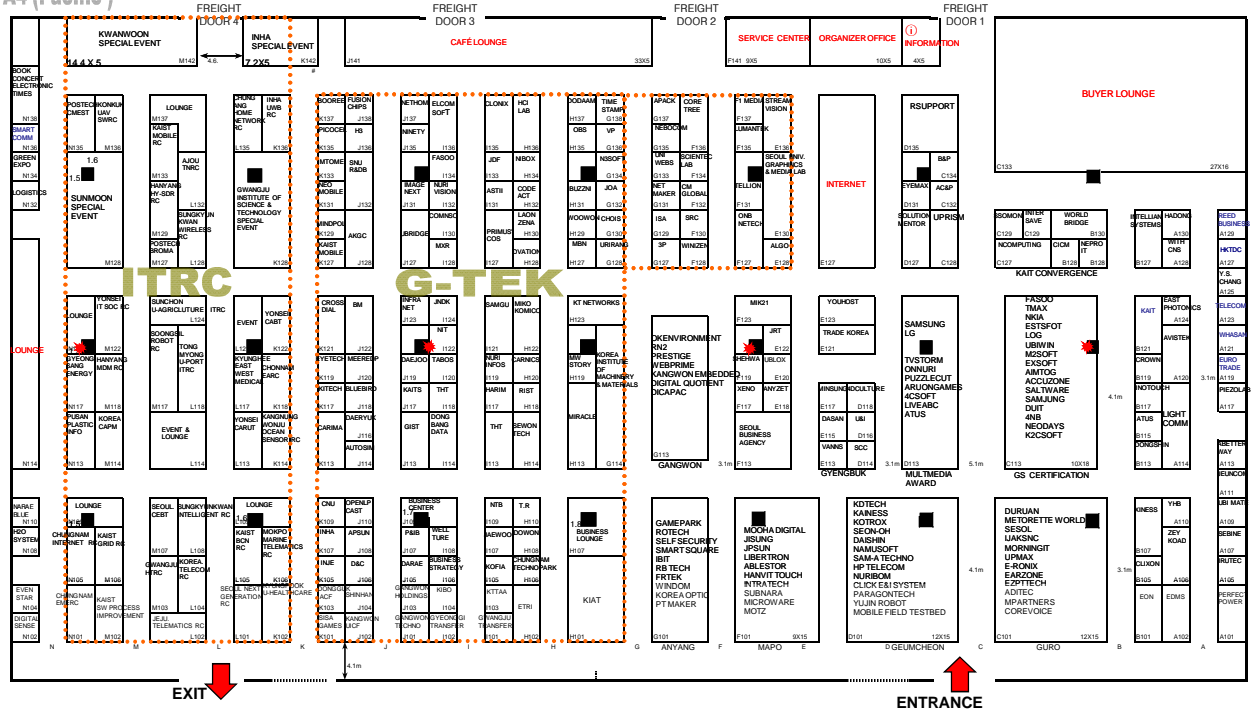

# WORLD IT SHOW 2009 WIS

June 17(WED) ~ 20(SAT), COEX, SEOUL, KOREA

1F

Hall A1~A4 (Pacific)

3F

Hall C1~C4 (Atlantic)